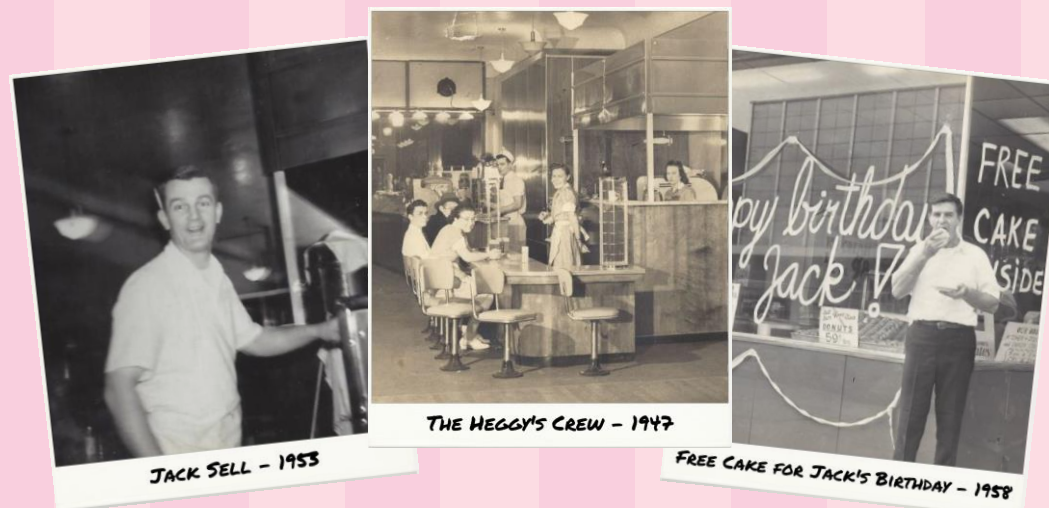

BEN HEGGY STARTED HEGGY'S IN DOWNTOWN ALLIANCE IN 1940. JACK AND EVELYN SELL WORKED FOR BEN IN THE EARLY DAYS STARTING THE TRADITIONS THE STORE IS STILL KNOWN FOR TODAY. IN 1941, BRAVE AMERICANS STARTED TO FIGHT IN WW2. JACK ENLISTED IN THE US ARMY AND SERVED UNTIL 1945. HE CAME BACK TO ALLIANCE, MARRIED EVELYN AND TOGETHER THEY BOUGHT THE HUDDLE WHICH WAS LOCATED NEAR THE CORNER OF STATE STREET AND UNION. ABOUT A YEAR AFTER, JACK AND EVELYN SOLD THE HUDDLE AND BOUGHT HEGGY'S IN DOWNTOWN ALLIANCE. JACK AND EVELYN HAD 4 CHILDREN THAT ALL GREW UP WORKING IN THE BUSINESS. THEY CONTINUED TO RUN THE STORE IN THE BUSTLING AREA OF ALLIANCE UNTIL MIKE SELL, THEIR ONLY SON, TOOK OVER IN THE 70'S. MIKE STARTED A SECOND HEGGY'S IN DOWNTOWN SALEM IN 1983. WITH TRAFFIC PATTERNS CHANGING IN ALLIANCE, MIKE SELL DECIDED TO MOVE THE DOWNTOWN ALLIANCE STORE TO ITS CURRENT LOCATION IN 1986. MIKE AND DONNA SELL HAD 5 CHILDREN. AS OF 2016, THREE OF THEIR CHILDREN, CHRIS, PATRICK AND RYAN NOW OWN AND OPERATE BOTH STORES.